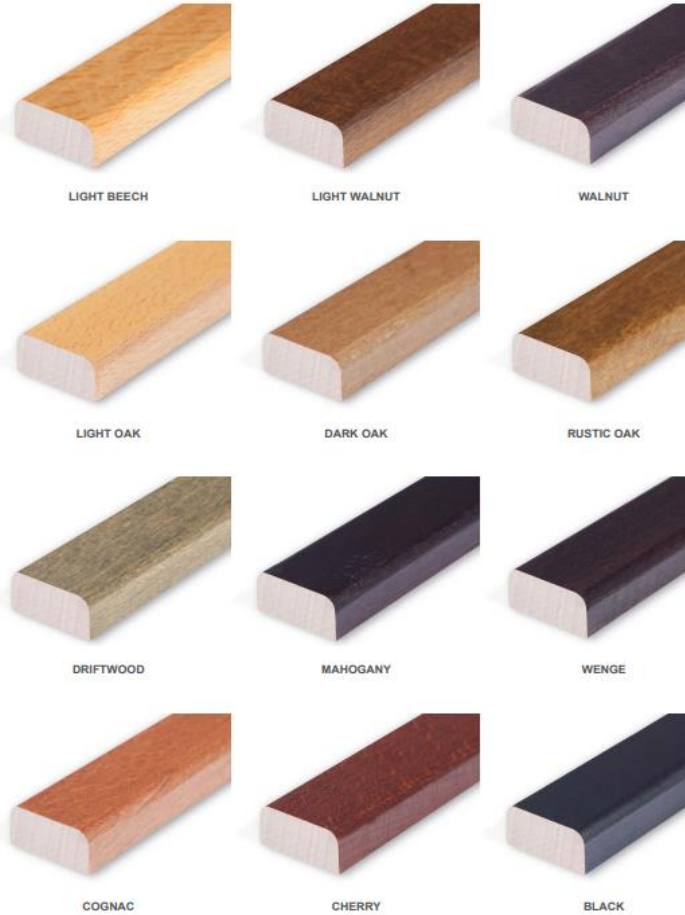

Calm CO High Chair

Specifications

SKU	600-938
Height (mm)	1040
Width (mm)	530
Depth (mm)	570
Seat Height (mm)	750
QTY Per Pallet	6
Weight	11.50Kg
MOQ	6
Material	Beechwood

FRAME FINISHES

VENETO FAUX LEATHERS

AVAILABLE
RAW

**FINISHED
TO ORDER**

Veneto
FAUX
LEATHER